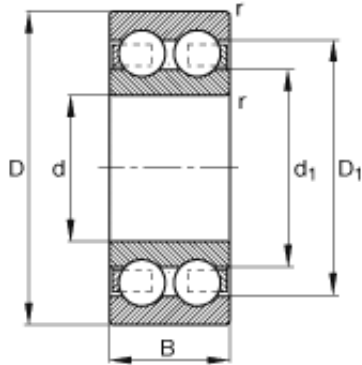

## NTN Bearing Manufacturing

65 mm x 120 mm x 31 mm FAG 4213-B-TVH  
deep groove ball bearings

Bearing No. 4213-B-TVH

Size	65x120x31 mm
Bore Diameter	65 mm
Outer Diameter	120 mm
Width	31 mm
d	65 mm
D	120 mm
B	31 mm
$D_1$	101,9 mm
$D_{a \max}$	111 mm
$d_1$	84,2 mm
$d_{a \min}$	74 mm
$r_{a \max}$	1,5 mm
$r_{\min}$	1,5 mm
m	1,44 kg / Weight
$C_r$	67000 N / Dynamic load rating (radial)
$C_{0r}$	67000 N / Static load rating (radial)
$n_G$	5500 1/min / Limiting speed
$n_B$	5400 1/min / Reference speed
$C_{ur}$	3350 N / Fatigue limit load, radial

4213-B-TVH Bearing 2D drawings and 3D CAD models